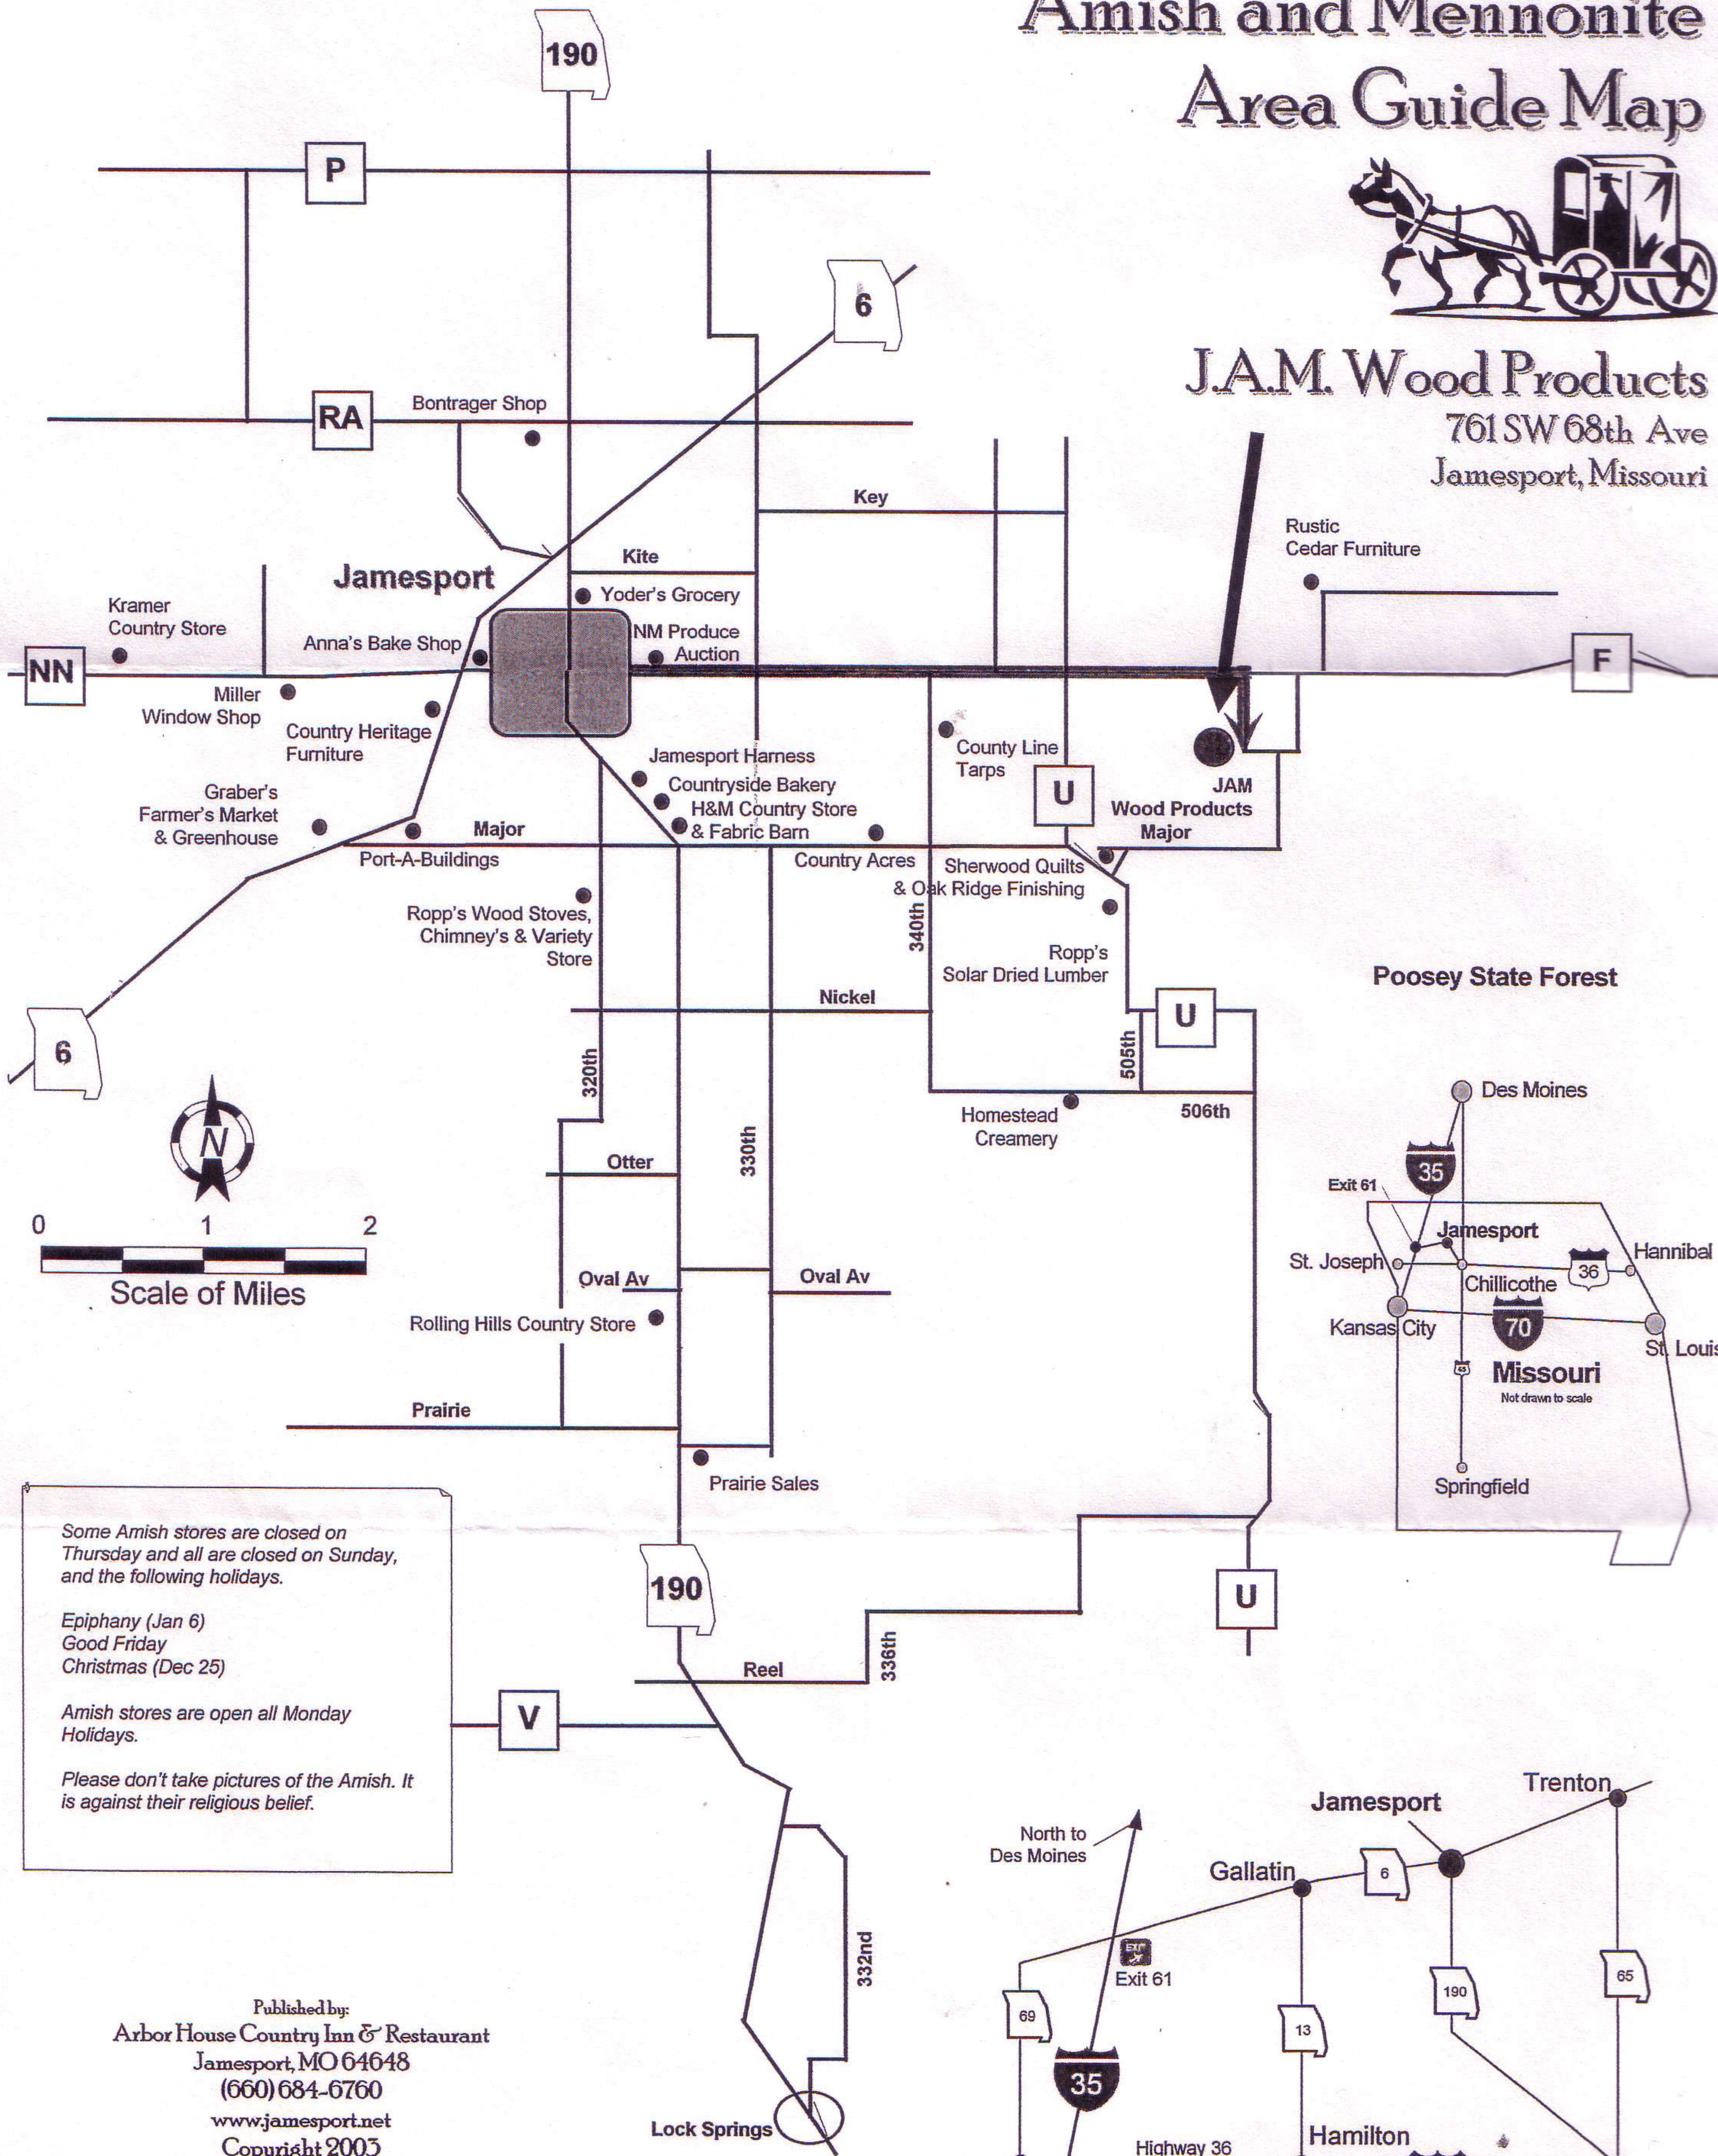

# Amish and Mennonite Area Guide Map

**J.A.M. Wood Products**  
761 SW 68th Ave  
Jamesport, Missouri

Some Amish stores are closed on Thursday and all are closed on Sunday, and the following holidays.

Epiphany (Jan 6)  
Good Friday  
Christmas (Dec 25)

Amish stores are open all Monday Holidays.

Please don't take pictures of the Amish. It is against their religious belief.

Published by:  
Arbor House Country Inn & Restaurant  
Jamesport, MO 64648  
(660) 684-6760  
www.jamesport.net  
Copyright 2003